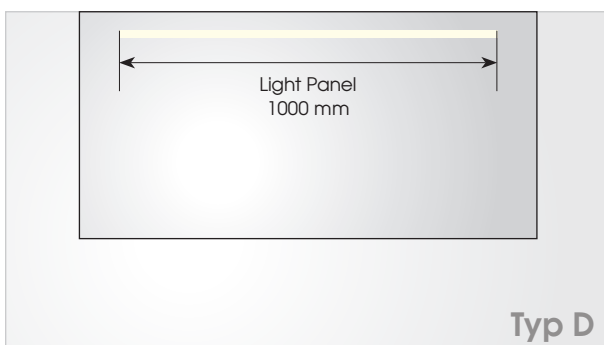

Rectangular back-lit mirror in special dimension

promiro-mirror 5mm, polished F-edge

- Sand-blasted according to drawing
- Back-mounted reflector with LED lighting, 4200K, 9.6 W/m
- Back-mounted 35mm L-profile surround and hidden mounting solution
- Includes screws and dowels
- Packaged in cardboard
- Protection rating IP 44

The following components are also available at an additional cost:

- Rocker switch or infrared sensor
- Mirror heating
- Bluetooth device with 2 speakers

Minimum and maximum mirror height, width and distance from edge of the sand-blasted area are identical for all mirror types.

Larger dimensions on request.

Typ A, Light panel 360 mm

Mirror width 450 - 600 mm

Typ B, Light panel 530 mm

Mirror width 601 - 900 mm

Typ C, Light panel 830 mm

Mirror width 901 - 1200 mm

Typ D, Light panel 1000 mm

Mirror width 1201 - 1600 mm