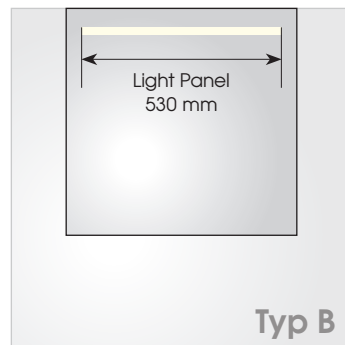

Rectangular back-lit mirror in special dimension

promiro-mirror 5mm, polished F-edge

- Sand-blasted according to drawing
- Back-mounted reflector with LED lighting, 4200K, 9.6 W/m
- Back-mounted 35mm L-profile surround and hidden mounting solution
- Includes screws and dowels
- Packaged in cardboard
- Protection rating IP 44

The following components are also available at an additional cost:

- Rocker switch or infrared sensor
- Mirror heating
- Bluetooth device with 2 speakers

Minimum and maximum mirror height, width and distance from edge of the sand-blasted area are identical for all mirror types.

Larger dimensions on request.

Typ A, Light panel 360 mm

Mirror width 450 - 600 mm

Typ B, Light panel 530 mm

Mirror width 601 - 900 mm

Typ C, Light panel 830 mm

Mirror width 901 - 1200 mm

Typ D, Light panel 1000 mm

Mirror width 1201 - 1600 mm