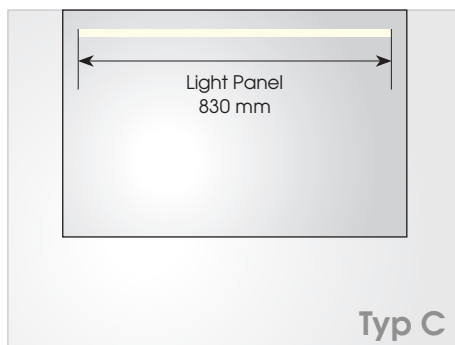

Rectangular back-lit mirror in special dimension

promiro-mirror 5mm, polished F-edge

- Sand-blasted according to drawing
- Back-mounted reflector with LED lighting, 4200K, 9.6 W/m
- Back-mounted 35mm L-profile surround and hidden mounting solution
- Includes screws and dowels
- Packaged in cardboard
- Protection rating IP 44

The following components are also available at an additional cost:

- Rocker switch or infrared sensor
- Mirror heating
- Bluetooth device with 2 speakers

Minimum and maximum mirror height, width and distance from edge of the sand-blasted area are identical for all mirror types.

Larger dimensions on request.

Typ A, Light panel 360 mm

Mirror width 450 - 600 mm

Typ B, Light panel 530 mm

Mirror width 601 - 900 mm

Typ C, Light panel 830 mm

Mirror width 901 - 1200 mm

Typ D, Light panel 1000 mm

Mirror width 1201 - 1600 mm