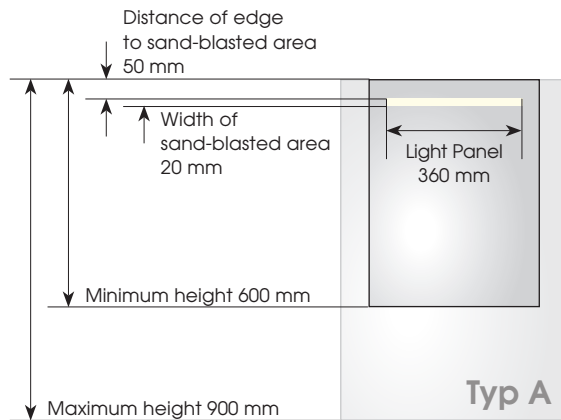

promiro
mirrors in perfection

create your mirror
mirrors with indirect lighting custom size

Rectangular back-lit mirror in special dimension

promiro-mirror 5mm, polished F-edge

- Sand-blasted according to drawing
- Back-mounted reflector with LED lighting, 4200K, 9.6 W/m
- Back-mounted 35mm L-profile surround and hidden mounting solution
- Includes screws and dowels
- Packaged in cardboard
- Protection rating IP 44

The following components are also available at an additional cost:

- Rocker switch or infrared sensor
- Mirror heating
- Bluetooth device with 2 speakers

Minimum and maximum mirror height, width and distance from edge of the sand-blasted area are identical for all mirror types.

Larger dimensions on request.

Typ A, Light panel 360 mm

Mirror width 450 - 600 mm

Typ B, Light panel 530 mm

Mirror width 601 - 900 mm

Typ C, Light panel 830 mm

Mirror width 901 - 1200 mm

Typ D, Light panel 1000 mm

Mirror width 1201 - 1600 mm