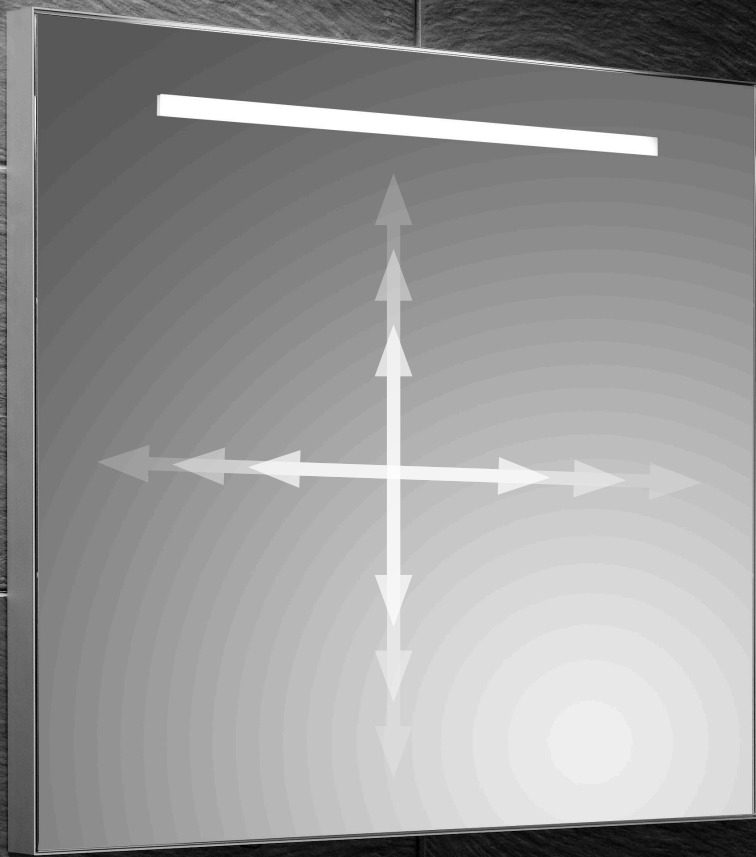

promiro
mirrors in perfection

create your mirror
mirrors with indirect lighting custom size

Rectangular back-lit mirror in special dimension

promiro-mirror 5mm, polished F-edge

- Sand-blasted according to drawing
- Back-mounted reflector with LED lighting, 4200K, 9.6 W/m
- Back-mounted 35mm L-profile surround and hidden mounting solution
- Includes screws and dowels
- Packaged in cardboard
- Protection rating IP 44

The following components are also available at an additional cost:

- Rocker switch or infrared sensor
- Mirror heating
- Bluetooth device with 2 speakers

Minimum and maximum mirror height, width and distance from edge of the sand-blasted area are identical for all mirror types.

Larger dimensions on request.

Typ A, Light panel 360 mm

Mirror width 450 - 600 mm

Typ B, Light panel 530 mm

Mirror width 601 - 900 mm

Typ C, Light panel 830 mm

Mirror width 901 - 1200 mm

Typ D, Light panel 1000 mm

Mirror width 1201 - 1600 mm